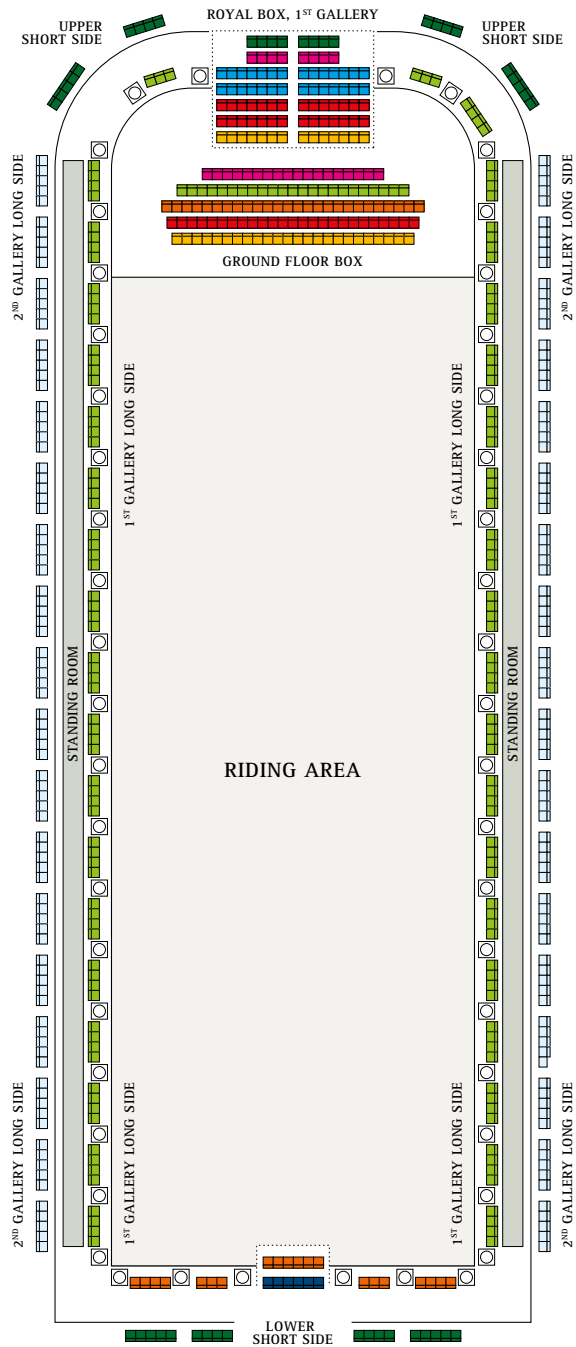

SPANISH RIDING SCHOOL
LIPIZZAN STUD PIBER

DATES & PRICES

2021

www.srs.at/en

PRICES 2021

PERFORMANCES*	Lipizzaner		
	I	II	Special
GROUND FLOOR BOX 1 st row	€ 140,-	€ 170,-	€ 85,-
GROUND FLOOR BOX 2 nd row	€ 125,-	€ 150,-	€ 75,-
GROUND FLOOR BOX 3 rd row	€ 109,-	€ 125,-	€ 65,-
GROUND FLOOR BOX 4 th row	€ 96,-	€ 113,-	€ 58,-
GROUND FLOOR BOX 5 th row	€ 68,-	€ 80,-	€ 40,-
ROYAL BOX 1 st row	€ 140,-	€ 170,-	€ 85,-
ROYAL BOX 2 nd row	€ 125,-	€ 150,-	€ 75,-
ROYAL BOX 3 rd row	€ 125,-	€ 150,-	€ 75,-
ROYAL BOX 4 th row	€ 112,-	€ 135,-	€ 68,-
ROYAL BOX 5 th row	€ 112,-	€ 135,-	€ 68,-
ROYAL BOX 6 th row	€ 68,-	€ 80,-	€ 40,-
ROYAL BOX 7 th row	€ 60,-	€ 70,-	€ 38,-
1 st GALLERY upper short side	€ 96,-	€ 113,-	€ 58,-
1 st GALLERY long side	€ 96,-	€ 113,-	€ 58,-
1 st GALLERY lower short side 1 st row	€ 109,-	€ 125,-	€ 65,-
1 st GALLERY lower short side 2 nd row	€ 80,-	€ 100,-	€ 48,-
2 nd GALLERY upper & lower short side	€ 60,-	€ 70,-	€ 38,-
2 nd GALLERY long side	€ 53,-	€ 60,-	€ 34,-
1 st GALLERY standing room	€ 27,-	€ 30,-	€ 22,-

ARCHITECTURAL TOURS

ADULTS	€ 20,-
SENIOR CITIZENS (over 65 years), STUDENTS (up to 25 years)	€ 17,-
CHILDREN (over 12 years), PUPILS (up to 18 years)	€ 14,-

WINTER RIDING SCHOOL

Cat Seats

1	Royal Box 1 st Row, Ground Floor Box 1 st Row
2	Ground Floor Box 2 nd Row, Royal Box 2 nd & 3 rd Row
3	Royal Box 4 th & 5 th Row
4	Ground Floor Box 3 rd Row, 1 st Gallery Lower Short Side 1 st Row
5	Ground Floor Box 4 th Row, 1 st Gallery Upper Short Side, 1 st Gallery Long Side
6	1 st Gallery Lower Short Side 2 nd Row
7	Ground Floor Box 5 th Row, Royal Box 6 th Row
8	2 nd Gallery Upper/ Lower Short Side, Ground Floor Box 7 th Row
9	2 nd Gallery Long Side
11	Standing Room