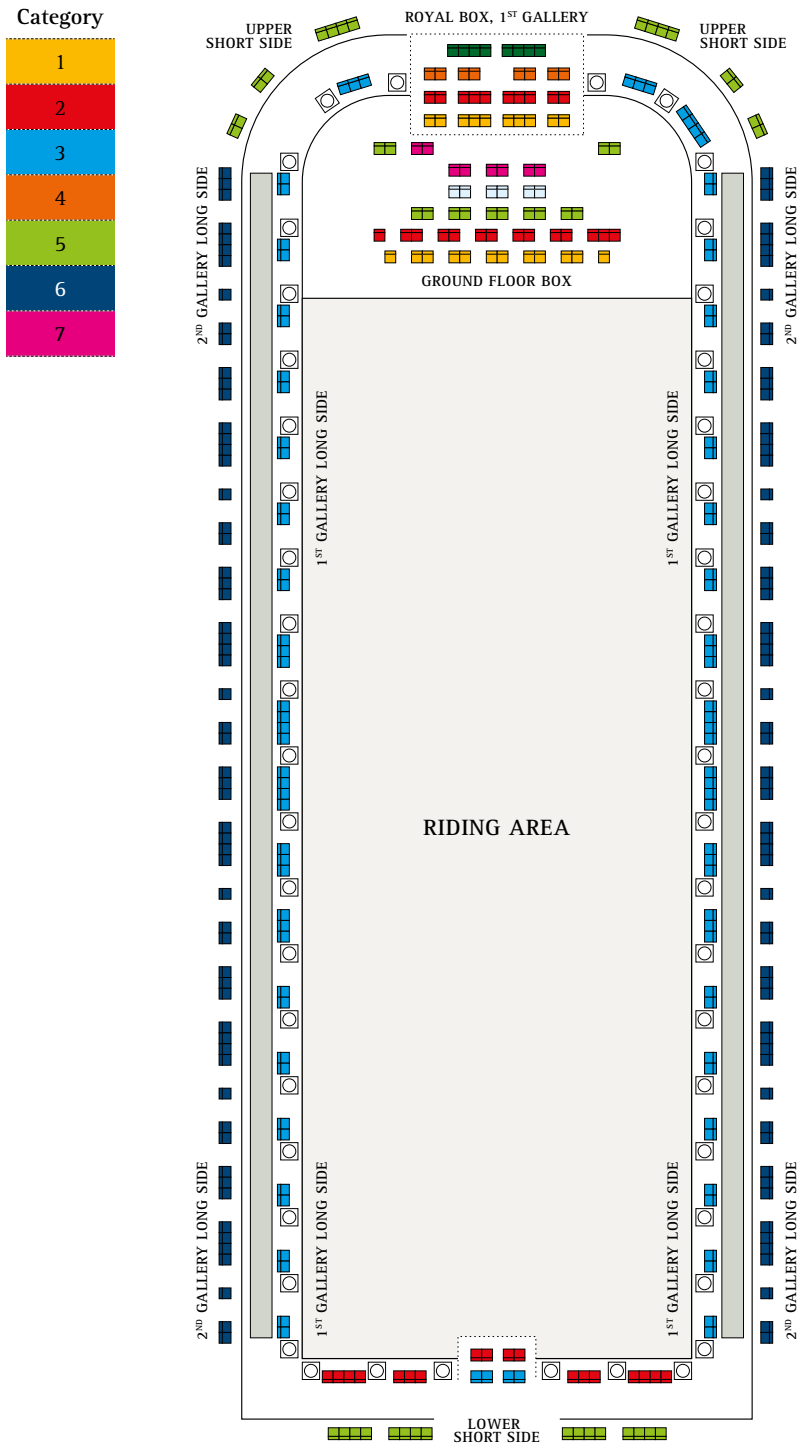

WINTER RIDING SCHOOL

SPANISH RIDING SCHOOL LIPIZZAN STUDBIBER

Michaelerplatz 1, 1010 Vienna
Tel.: +43 1 533 90 31-0 | Fax: +43 1 533 90 31-40
office@srs.at | www.srs.at

Follow us at | #spanishridingschool | www.srs.at