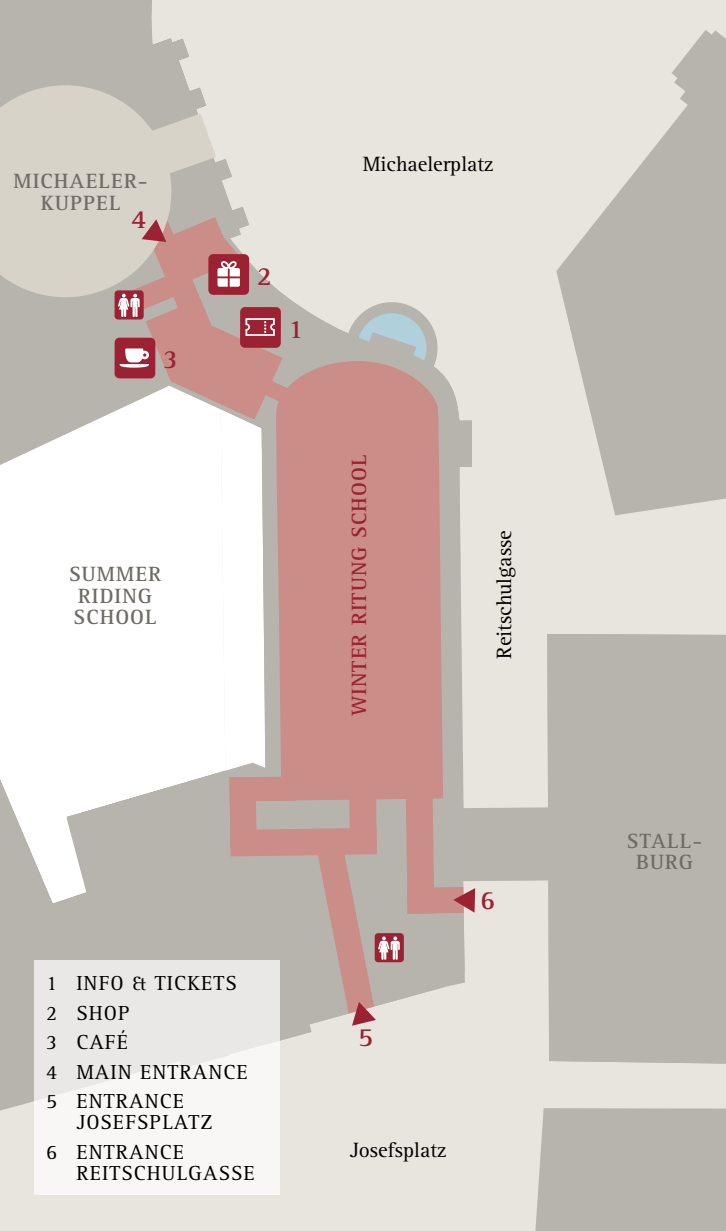

DATES & PRICES

2017

SPANISH RIDING SCHOOL

www.srs.at/en

- 1 INFO & TICKETS
- 2 SHOP
- 3 CAFÉ
- 4 MAIN ENTRANCE
- 5 ENTRANCE JOSEFSPLATZ
- 6 ENTRANCE REITSCHULGASSE

SPANISH RIDING SCHOOL –
FEDERAL STUD PIBER

A TRIBUTE TO VIENNA*

GROUND FLOOR BOX 1 st row	€ 135,-
GROUND FLOOR BOX 2 nd row	€ 121,-
GROUND FLOOR BOX 3 rd row	€ 109,-
GROUND FLOOR BOX 4 th row	€ 93,-
GROUND FLOOR BOX 5 th row	€ 79,-
ROYAL BOX 1 st row	€ 135,-
ROYAL BOX 2 nd row	€ 109,-
ROYAL BOX 3 rd row	€ 93,-
1 st GALLERY upper short side	€ 109,-
1 st GALLERY long side	€ 93,-
1 st GALLERY lower short side	€ 104,-
2 nd GALL. upper & lower sh. side	€ 56,-
2 nd GALLERY long side	€ 50,-
1 st GALLERY standing room	€ 25,-