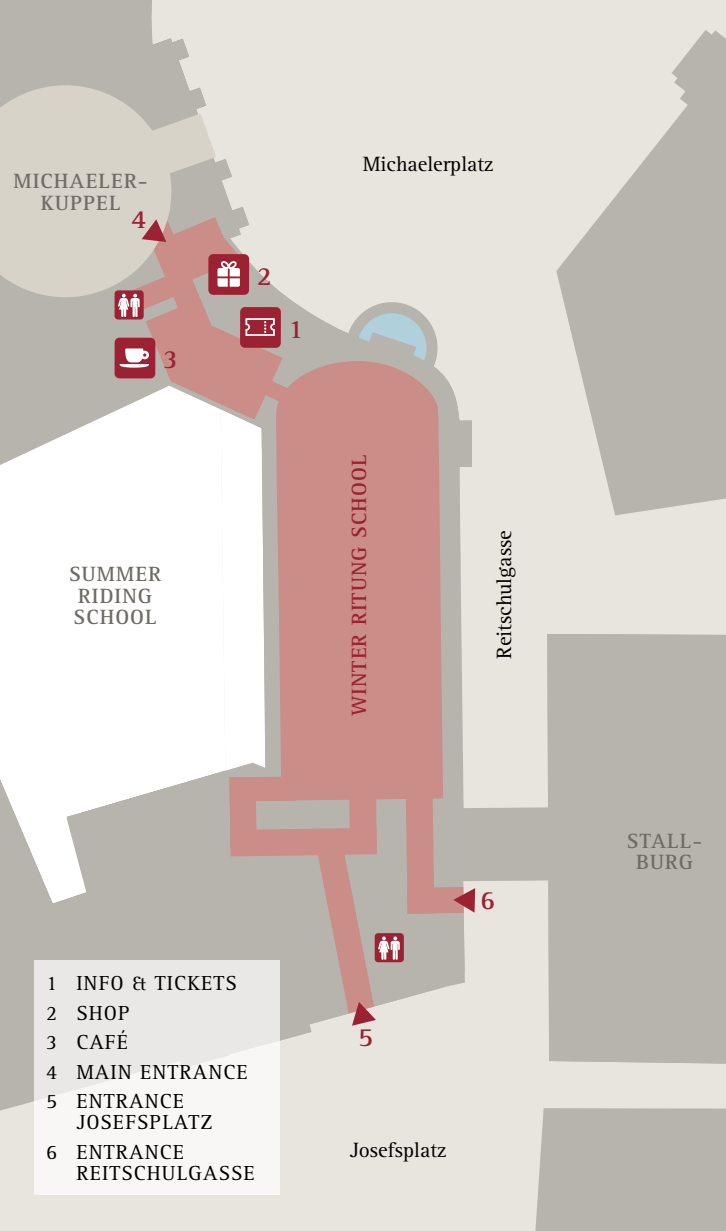

SPANISH RIDING SCHOOL –
FEDERAL STUD PIBER

Michaelerplatz 1, 1010 Vienna
Tel.: +43 1 533 90 31-0 | Fax: +43 1 533 90 31-40
office@srs.at | www.srs.at